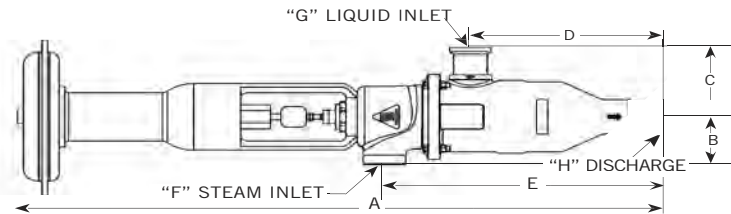

EZ Heater Specifications

EzHeater
SAVE ENERGY • CUT COSTS

Standard EZ Heater

Note: Dimensions are approximate and subject to change. For accurate sizing, contact a Hydro-Thermal representative.

Model	Dimensions (inches)					Diameter (inches)			Removal Clearance (inches)	Weight (pounds)	
	A	B	C	D	E	F	G	H		Body	Assembly
H2010	33.1	2.9	3.4	8.2	12.9	1.0	1.0	1.0	4.5	17.0	58.8
H2015	42.6	3.9	4.1	11.2	16.9	1.5	1.5	1.5	6.3	26.0	86.8
H2020	41.8	4.0	4.0	11.2	16.8	2.0	2.0	2.0	6.3	27.0	94.0
H2030	60.8	8.8	8.8	16.7	27.7	3.0	3.0	3.0	10.0	134.0	248.0
H2040	71.6	8.8	8.8	19.4	31.4	4.0	4.0	4.0	12.81	183.0	479.0

Sanitary EZ Heater

Model Sanitary

Model	Dimensions (inches)					Diameter (inches)			Weight (pounds)	
	A	B	C	D	E	F	G	H	Body	Assembly
H2010	34.2	2.9	4.8	9.7	14.4	1.0	1.0	1.0	17.0	58.8
H2015	43.0	3.9	5.7	12.9	18.6	1.5	1.5	1.5	26.0	86.8
H2020	43.0	3.9	5.7	12.9	18.6	2.0	2.0	2.0	27.0	94.0
H2030	62.8	8.8	10.7	18.6	29.0	3.0	3.0	3.0	116.0	230.0
H2040	73.9	8.8	11.0	21.6	33.7	4.0	4.0	4.0	162.0	458.0

EZ Heater Sizes & Flow Rates

Model	Connection Size (inches)	Water Flow Rate (GPM)		Maximum Steam Flow (pph)	BTU/hr Comparison
		Minimum	Maximum		
H2010	1	2	35	3,005	3,055,000
H2015	1½	6	80	6,800	6,800,000
H2020	2	10	150	12,200	12,200,000
H2030	3	22	330	27,500	27,500,000
H2040	4	40	600	48,880	48,880,000