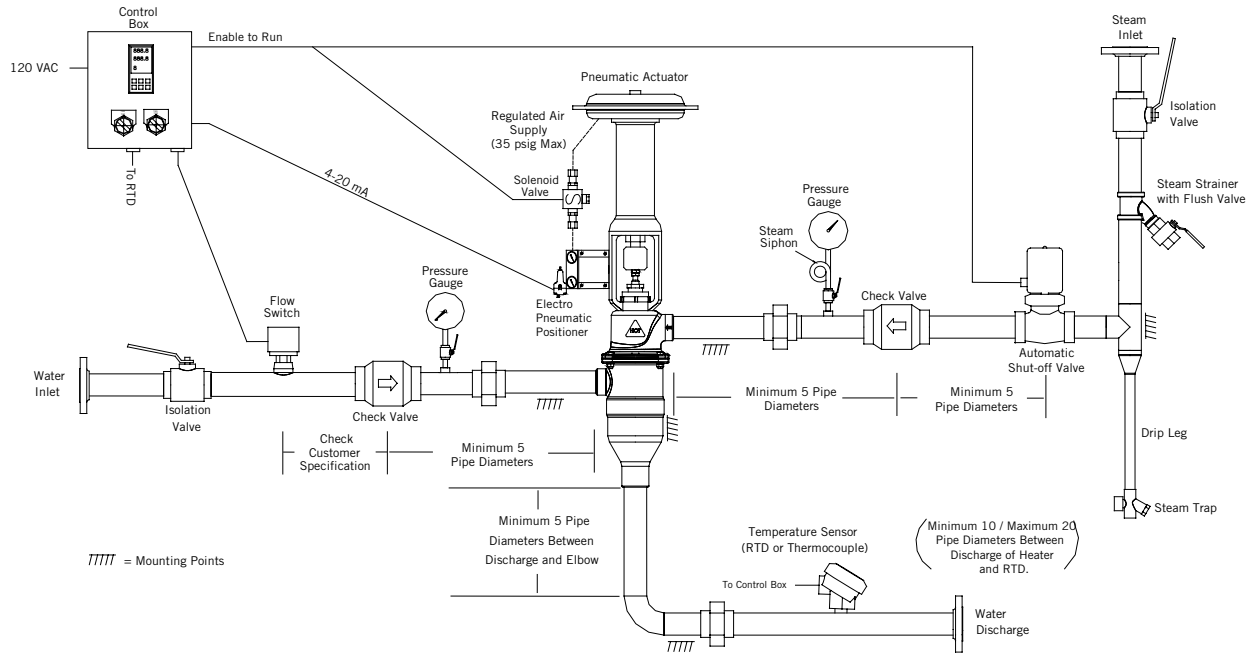

EZ Heater Specifications

Typical Installation Drawing

Not to scale. For accurate sizing and dimensions, contact a Hydro-Thermal representative

Ancillary products may be purchased as part of installation kits.

EZ Heater Sizes & Flow Rates

Model	Connection Size (inches)	Water Flow Rate (GPM)		Maximum Steam Flow (pph)	BTU/hr Comparison
		Minimum	Maximum		
H2010	1	2	35	3,005	3,055,000
H2015	1½	6	80	6,800	6,800,000
H2020	2	10	150	12,200	12,200,000
H2030	3	22	330	27,500	27,500,000
H2040	4	40	600	48,880	48,880,000

100% Performance Warranty

If, at any time and for any reason, a Hydroheater should fail to perform as designed,* and Hydro-Thermal is given adequate opportunity to provide a remedy, Hydro-Thermal will, after receipt of the unsatisfactory unit, reimburse 100 percent of the original purchase price.

*Proper replacement of wear parts required

hydro
THERMAL

WE BRING THE HEAT.

Hydro-Thermal Corporation
400 Pilot Court
Waukesha, WI 53188 U.S.A.
800-952-0121 » 262-548-8900
www.hydro-thermal.com
info@hydro-thermal.com