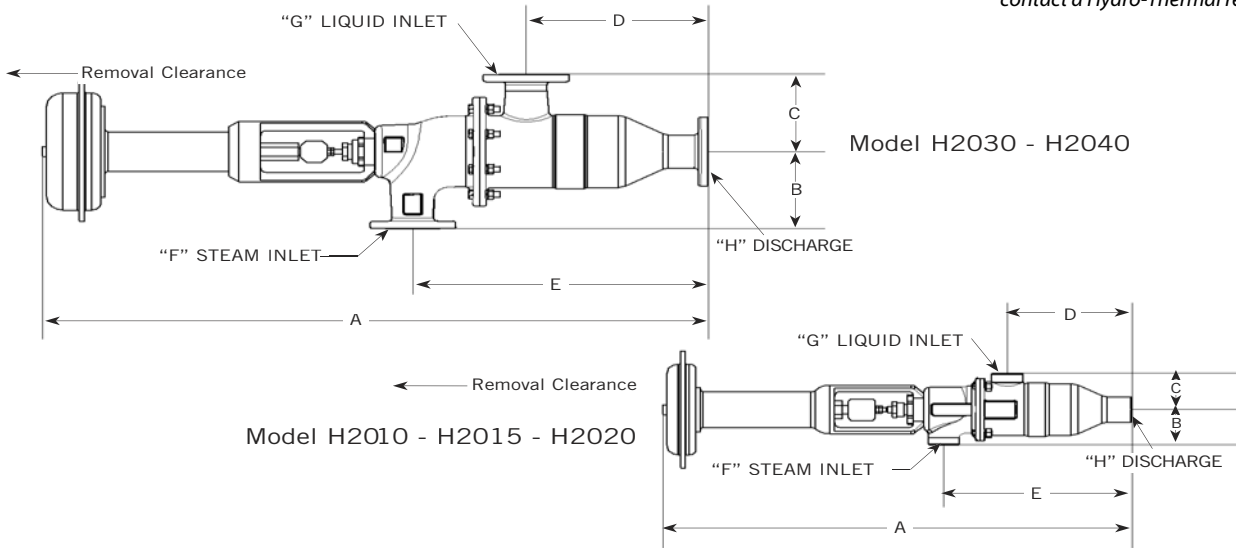

EZ Heater Specifications

EzHeater
SAVE ENERGY • CUT COSTS

Standard EZ Heater

Note: Dimensions are approximate and subject to change. For accurate sizing, contact a Hydro-Thermal representative.

Model	Dimensions (inches)					Diameter (inches)			Removal Clearance (inches)	Weight (pounds)	
	A	B	C	D	E	F	G	H		Body	Assembly
H2010	33.1	2.9	3.4	8.2	12.9	1.0	1.0	1.0	4.5	17.0	58.8
H2015	42.6	3.9	4.1	11.2	16.9	1.5	1.5	1.5	6.3	26.0	86.8
H2020	41.8	4.0	4.0	11.2	16.8	2.0	2.0	2.0	6.3	27.0	94.0
H2030	60.8	8.8	8.8	16.7	27.7	3.0	3.0	3.0	10.0	134.0	248.0
H2040	71.6	8.8	8.8	19.4	31.4	4.0	4.0	4.0	12.81	183.0	479.0

Sanitary EZ Heater

Model Sanitary

Model	Dimensions (inches)					Diameter (inches)			Weight (pounds)	
	A	B	C	D	E	F	G	H	Body	Assembly
H2010	34.2	2.9	4.8	9.7	14.4	1.0	1.0	1.0	17.0	58.8
H2015	43.0	3.9	5.7	12.9	18.6	1.5	1.5	1.5	26.0	86.8
H2020	43.0	3.9	5.7	12.9	18.6	2.0	2.0	2.0	27.0	94.0
H2030	62.8	8.8	10.7	18.6	29.0	3.0	3.0	3.0	116.0	230.0
H2040	73.9	8.8	11.0	21.6	33.7	4.0	4.0	4.0	162.0	458.0

EZ Heater Sizes & Flow Rates

Model	Connection Size (inches)	Water Flow Rate (GPM)		Maximum Steam Flow (pph)	BTU/hr Comparison
		Minimum	Maximum		
H2010	1	2	35	3,005	3,055,000
H2015	1½	6	80	6,800	6,800,000
H2020	2	10	150	12,200	12,200,000
H2030	3	22	330	27,500	27,500,000
H2040	4	40	600	48,880	48,880,000